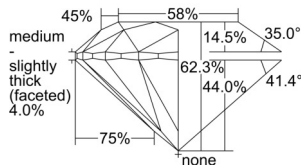

GIA®

FACSIMILE

GIA REPORT 7503393126

Verify this report at GIA.edu

GIA NATURAL DIAMOND DOSSIER®

September 11, 2024
GIA Report Number 7503393126
Shape and Cutting Style ..... Round Brilliant
Measurements ..... 5.09 - 5.12 x 3.18 mm

GRADING RESULTS

Carat Weight ..... 0.51 carat
Color Grade ..... G
Clarity Grade S11
Cut Grade ..... Excellent

ADDITIONAL GRADING INFORMATION

Polish ..... Excellent
Symmetry ..... Excellent
Fluorescence ..... None
Clarity Characteristics ..... Crystal
Inscription(s): GIA 7503393126

PROPORTIONS

Profile to actual proportions