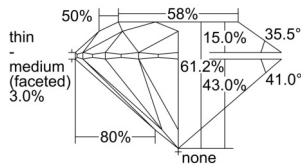

GIA®

FACSIMILE

GIA REPORT 7503411477

Verify this report at GIA.edu

GIA NATURAL DIAMOND DOSSIER®

September 16, 2024
GIA Report Number 7503411477
Shape and Cutting Style ..... Round Brilliant
Measurements ..... 4.81 - 4.84 x 2.96 mm

GRADING RESULTS

Carat Weight ..... 0.42 carat
Color Grade ..... J
Clarity Grade VS1
Cut Grade ..... Excellent

ADDITIONAL GRADING INFORMATION

Polish ..... Excellent
Symmetry ..... Excellent
Fluorescence ..... None
Clarity Characteristics..... Crystal, Feather, Needle, Pinpoint
Inscription(s): GIA 7503411477

PROPORTIONS

Profile to actual proportions

GRADING SCALES

GIA COLOR SCALE	GIA CLARITY SCALE	GIA CUT SCALE
COLOURLESS	FLAWLESS	EXCELLENT
D	INTERNALLY FLAWLESS	
E	VVS₁	VERY GOOD
F		
G	VVS₂	
H	VS₁	GOOD
I		
J	VS₂	
K	SI₁	FAIR
L		
M	SI₂	
N	I₁	POOR
O		
P	I₂	
Q	I₃	
R		
S		
T		
U		
V		
W		
X		
Y		
Z