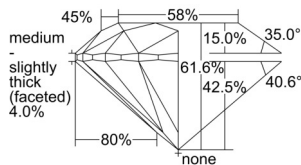

GIA®

FACSIMILE

GIA REPORT 7503411690

Verify this report at GIA.edu

GIA NATURAL DIAMOND DOSSIER®

September 13, 2024
GIA Report Number 7503411690
Shape and Cutting Style ..... Round Brilliant
Measurements ..... 5.17 - 5.21 x 3.20 mm

GRADING RESULTS

Carat Weight ..... 0.53 carat
Color Grade ..... G
Clarity Grade VVS1
Cut Grade ..... Excellent

ADDITIONAL GRADING INFORMATION

Polish ..... Excellent
Symmetry ..... Excellent
Fluorescence ..... None
Clarity Characteristics..... Cloud, Pinpoint, Feather, Indented
Natural

Inscription(s): GIA 7503411690

PROPORTIONS

Profile to actual proportions

GRADING SCALES

GIA COLOR SCALE	GIA CLARITY SCALE	GIA CUT SCALE	
D	FLAWLESS	EXCELLENT	
E	INTERNALLY FLAWLESS		
F		VVS₁	VERY GOOD
G	VVS₂		
H	VS₁	GOOD	
I	VS₂		
J	SI₁	FAIR	
K	SI₂		
L	I₁	POOR	
M	I₂		
N	I₃		
O			
P			
Q			
R			
S			
T			
U			
V			
W			
X			
Y			
Z