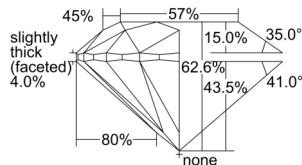

GIA®

FACSIMILE

GIA REPORT 7503414333

Verify this report at GIA.edu

GIA NATURAL DIAMOND DOSSIER®

September 13, 2024
GIA Report Number 7503414333
Shape and Cutting Style ..... Round Brilliant
Measurements ..... 5.21 - 5.24 x 3.27 mm

GRADING RESULTS

Carat Weight ..... 0.55 carat
Color Grade ..... G
Clarity Grade VS2
Cut Grade ..... Excellent

ADDITIONAL GRADING INFORMATION

Polish ..... Excellent
Symmetry ..... Excellent
Fluorescence ..... None
Clarity Characteristics ..... Cloud, Crystal, Feather
Inscription(s): GIA 7503414333

PROPORTIONS

Profile to actual proportions

GRADING SCALES

GIA COLOR SCALE	GIA CLARITY SCALE	GIA CUT SCALE	
D	FLAWLESS	EXCELLENT	
E	INTERNALLY FLAWLESS		
F		VVS₁	VERY GOOD
G	VVS₂		
H	VS₁	GOOD	
I	VS₂		
J	SI₁	FAIR	
K	SI₂		
L	I₁	POOR	
M			I₂
N	I₃		
O			
P			
Q			
R			
S			
T			
U			
V			
W			
X			
Y			
Z