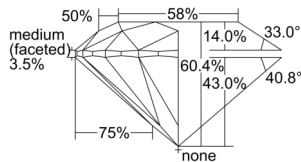

GIA®

FACSIMILE

GIA REPORT 7503419731

Verify this report at GIA.edu

GIA NATURAL DIAMOND DOSSIER®

September 16, 2024
GIA Report Number 7503419731
Shape and Cutting Style ..... Round Brilliant
Measurements ..... 4.91 - 4.94 x 2.97 mm

GRADING RESULTS

Carat Weight ..... 0.43 carat
Color Grade ..... G
Clarity Grade VVS1
Cut Grade ..... Excellent

ADDITIONAL GRADING INFORMATION

Polish ..... Excellent
Symmetry ..... Excellent
Fluorescence ..... Medium Blue
Clarity Characteristics ..... Pinpoint, Feather
Inscription(s): GIA 7503419731

PROPORTIONS

Profile to actual proportions

GRADING SCALES

GIA COLOR SCALE	GIA CLARITY SCALE	GIA CUT SCALE	
D	FLAWLESS	EXCELLENT	
E	INTERNALLY FLAWLESS		
F		VVS₁	VERY GOOD
G	VVS₂		
H	VS₁	GOOD	
I	VS₂		
J	SI₁	FAIR	
K	SI₂		
L	I₁	POOR	
M	I₂		
N	I₃		
O			
P			
Q			
R			
S			
T			
U			
V			
W			
X			
Y			
Z