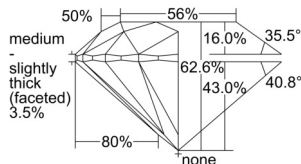

GIA®

FACSIMILE

GIA REPORT 7503420481

Verify this report at GIA.edu

GIA NATURAL DIAMOND DOSSIER®

September 16, 2024
GIA Report Number 7503420481
Shape and Cutting Style ..... Round Brilliant
Measurements ..... 5.03 - 5.07 x 3.16 mm

GRADING RESULTS

Carat Weight ..... 0.50 carat
Color Grade ..... E
Clarity Grade VVS2
Cut Grade ..... Excellent

ADDITIONAL GRADING INFORMATION

Polish ..... Excellent
Symmetry ..... Excellent
Fluorescence ..... Medium Yellow
Clarity Characteristics ..... Pinpoint, Cloud
Inscription(s): GIA 7503420481

PROPORTIONS

Profile to actual proportions