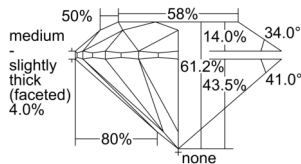

GIA®

FACSIMILE

GIA REPORT 7503422724

Verify this report at GIA.edu

GIA NATURAL DIAMOND DOSSIER®

September 17, 2024
GIA Report Number 7503422724
Shape and Cutting Style ..... Round Brilliant
Measurements ..... 4.17 - 4.19 x 2.56 mm

GRADING RESULTS

Carat Weight ..... 0.27 carat
Color Grade ..... F
Clarity Grade VVS1
Cut Grade ..... Excellent

ADDITIONAL GRADING INFORMATION

Polish ..... Excellent
Symmetry ..... Excellent
Fluorescence ..... None
Clarity Characteristics ..... Pinpoint
Inscription(s): GIA 7503422724

PROPORTIONS

Profile to actual proportions

GRADING SCALES

GIA COLOR SCALE	GIA CLARITY SCALE	GIA CUT SCALE	
D	FLAWLESS	EXCELLENT	
E	INTERNALLY FLAWLESS		
F		VVS₁	VERY GOOD
G	VVS₂		
H	VS₁	GOOD	
I	VS₂		
J	SI₁	FAIR	
K	SI₂		
L	I₁	POOR	
M			
N			
O	I₂		
P			
Q	I₃		
R			
S			
T			
U			
V			
W			
X			
Y			
Z