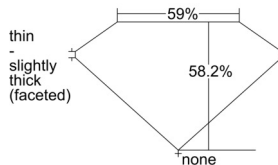

GIA®

FACSIMILE

GIA REPORT 7503423203

Verify this report at GIA.edu

GIA NATURAL DIAMOND DOSSIER®

September 16, 2024
GIA Report Number 7503423203
Shape and Cutting Style ..... Heart Brilliant
Measurements ..... 5.63 x 6.55 x 3.81 mm

GRADING RESULTS

Carat Weight ..... 0.81 carat
Color Grade ..... H
Clarity Grade VS2

ADDITIONAL GRADING INFORMATION

Polish ..... Excellent
Symmetry ..... Excellent
Fluorescence ..... None
Clarity Characteristics ..... Feather, Cloud, Crystal
Inscription(s): GIA 7503423203

PROPORTIONS

Profile not to actual proportions

GRADING SCALES

GIA COLOR SCALE		GIA CLARITY SCALE	
COLORLESS	D	VERY VERY SLIGHTLY INCLUDED	FLAWLESS
	E		INTERNALLY FLAWLESS
	F		VVS₁
	G		VVS₂
	H		VS₁
	I		VS₂
	J		SI₁
	K		SI₂
	L		I₁
	M		I₂
NEAR COLORLESS	N	SLIGHTLY INCLUDED	I₃
	O		
	P		
	Q		
FAINT	R		
	S		
	T		
	U		
VERT LIGHT	V		
	W		
	X		
	Y		
LIGHT	Z