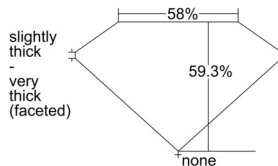

GIA®

FACSIMILE

GIA REPORT 7503423435

Verify this report at GIA.edu

GIA NATURAL DIAMOND DOSSIER®

September 13, 2024
GIA Report Number 7503423435
Shape and Cutting Style ..... Heart Brilliant
Measurements ..... 5.49 x 6.36 x 3.78 mm

GRADING RESULTS

Carat Weight ..... 0.80 carat
Color Grade ..... F
Clarity Grade VS2

ADDITIONAL GRADING INFORMATION

Polish ..... Excellent
Symmetry ..... Excellent
Fluorescence ..... None
Clarity Characteristics ..... Cloud, Crystal, Feather
Inscription(s): GIA 7503423435

PROPORTIONS

Profile not to actual proportions

GRADING SCALES

GIA COLOR SCALE		GIA CLARITY SCALE		
COLORLESS	D	VERY VERY SLIGHTLY INCLUDED	FLAWLESS	
	E		INTERNALLY FLAWLESS	
	F		VVS₁	
	G		VVS₂	
	NEAR COLORLESS	H	VERY SLIGHTLY INCLUDED	VS₁
		I		VS₂
		J	SLIGHTLY INCLUDED	SI₁
		K		SI₂
	L	I₁		
	FAINT	M	INCLUDED	I₂
N		I₃		
VERT LIGHT		O	LIGHT	
		P		
		Q		
		R		
	S			
	T			
LIGHT	U			
	V			
	W			
	X			
Y				
Z