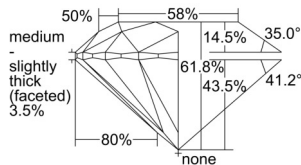

GIA®

FACSIMILE

GIA REPORT

7503426116

Verify this report at GIA.edu

GIA NATURAL DIAMOND DOSSIER®

September 16, 2024
GIA Report Number 7503426116
Shape and Cutting Style ..... Round Brilliant
Measurements ..... 4.36 - 4.40 x 2.71 mm

GRADING RESULTS

Carat Weight ..... 0.32 carat
Color Grade ..... H
Clarity Grade ..... Internally Flawless
Cut Grade ..... Excellent

ADDITIONAL GRADING INFORMATION

Polish ..... Excellent
Symmetry ..... Excellent
Fluorescence ..... Faint
Clarity Characteristics.....Natural, Minor Details of Polish
Inscription(s): GIA 7503426116

PROPORTIONS

Profile to actual proportions

GRADING SCALES

GIA COLOR SCALE

COLORESS	D
	E
	F
	G
	H
	I
	J
NEAR COLORESS	K
	L
FAIN	M
	N
	O
	P
VERY LIGHT	Q
	R
	S
	T
	U
	V
	W
	X
	Y
LIGHT	Z

GIA CLARITY SCALE

VERY VERY SLIGHTLY INCLUDED	FLAWLESS
	INTERNALLY FLAWLESS
VERY SLIGHTLY INCLUDED	VVS₁
	VVS₂
SLIGHTLY INCLUDED	VS₁
	VS₂
INCLUDED	SI₁
	SI₂
	I₁
	I₂
	I₃

GIA CUT SCALE

EXCELLENT
VERY GOOD
GOOD
FAIR
POOR