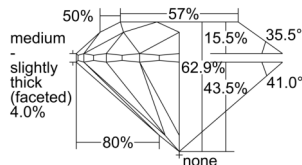

GIA®

FACSIMILE

GIA REPORT 7503438545

Verify this report at GIA.edu

GIA NATURAL DIAMOND DOSSIER®

September 18, 2024
GIA Report Number 7503438545
Shape and Cutting Style ..... Round Brilliant
Measurements ..... 6.04 - 6.08 x 3.81 mm

GRADING RESULTS

Carat Weight ..... 0.87 carat
Color Grade ..... G
Clarity Grade VS1
Cut Grade ..... Excellent

ADDITIONAL GRADING INFORMATION

Polish ..... Excellent
Symmetry ..... Excellent
Fluorescence ..... None
Clarity Characteristics ..... Crystal, Feather, Pinpoint
Inscription(s): GIA 7503438545

PROPORTIONS

Profile to actual proportions

GRADING SCALES

GIA COLOR SCALE	GIA CLARITY SCALE	GIA CUT SCALE	
COLOURLESS D	FLAWLESS	EXCELLENT	
E	INTERNALLY FLAWLESS		
F		VVS₁	VERY GOOD
G	VVS₂		
H	VS₁	GOOD	
I	VS₂		
J	SI₁	FAIR	
K	SI₂		
L	I₁	POOR	
M	I₂		
N	I₃		
O			
P			
Q			
R			
S			
T			
U			
V			
W			
X			
Y			
Z