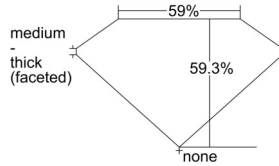

GIA®

FACSIMILE

GIA REPORT 7503440106

Verify this report at GIA.edu

GIA NATURAL DIAMOND DOSSIER®

September 18, 2024
GIA Report Number 7503440106
Shape and Cutting Style ..... Heart Brilliant
Measurements ..... 4.85 x 5.64 x 3.35 mm

GRADING RESULTS

Carat Weight ..... 0.55 carat
Color Grade ..... J
Clarity Grade VVS2

ADDITIONAL GRADING INFORMATION

Polish ..... Excellent
Symmetry ..... Excellent
Fluorescence ..... None
Clarity Characteristics ..... Feather
Inscription(s): GIA 7503440106

PROPORTIONS

Profile not to actual proportions

GRADING SCALES

GIA COLOR SCALE		GIA CLARITY SCALE			
COLORLESS	D	VERY VERY SLIGHTLY INCLUDED	FLAWLESS		
	E		INTERNALLY FLAWLESS		
	F	VERY SLIGHTLY INCLUDED	VVS₁		
	G		VVS₂		
	H		VS₁		
	NEAR COLORLESS	I	SLIGHTLY INCLUDED	VS₂	
		J		SI₁	
		FAINT	K	INCLUDED	SI₂
			L		I₁
			M		I₂
VERT LIGHT	N	LIGHT	I₃		
	O				
	P				
	Q				
	R