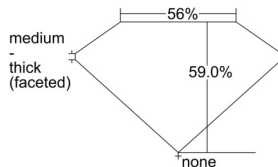

GIA®

FACSIMILE

GIA REPORT 7503442335

Verify this report at GIA.edu

GIA NATURAL DIAMOND DOSSIER®

September 19, 2024
GIA Report Number 7503442335
Shape and Cutting Style ..... Heart Brilliant
Measurements ..... 4.22 x 4.73 x 2.79 mm

GRADING RESULTS

Carat Weight ..... 0.33 carat
Color Grade ..... E
Clarity Grade VS1

ADDITIONAL GRADING INFORMATION

Polish ..... Excellent
Symmetry ..... Excellent
Fluorescence ..... None
Clarity Characteristics ..... Cloud, Pinpoint
Inscription(s): GIA 7503442335

PROPORTIONS

Profile not to actual proportions

GRADING SCALES

GIA COLOR SCALE		GIA CLARITY SCALE			
COLORLESS	D	VERY VERY SLIGHTLY INCLUDED	FLAWLESS		
	E		INTERNALLY FLAWLESS		
	F	VERY SLIGHTLY INCLUDED	VVS₁		
	G		VVS₂		
	H		VS₁		
	NEAR COLORLESS	I	SLIGHTLY INCLUDED	VS₂	
		J		SI₁	
		FAINT	K	INCLUDED	SI₂
			L		I₁
			M		I₂
VERT LIGHT	N	LIGHT	I₃		
	O				
	P				
	Q				
	R