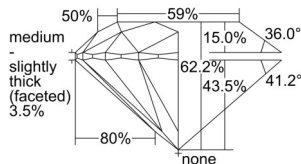

GIA®

FACSIMILE

GIA NATURAL DIAMOND DOSSIER®

September 18, 2024

GIA Report Number 7503443339

Shape and Cutting Style ..... Round Brilliant

Measurements ..... 5.04 - 5.07 x 3.14 mm

GRADING RESULTS

Carat Weight ..... 0.50 carat

Color Grade ..... F

Clarity Grade VS1

Cut Grade ..... Excellent

ADDITIONAL GRADING INFORMATION

Polish ..... Excellent

Symmetry ..... Excellent

Fluorescence ..... None

Clarity Characteristics ..... Feather, Pinpoint

Inscription(s): GIA 7503443339

GIA REPORT 7503443339

Verify this report at GIA.edu

PROPORTIONS

Profile to actual proportions

GRADING SCALES

GIA
COLOR
SCALE

COLORLESS	D
	E
	F
	G
	H
	I
	J
NEAR COLORLESS	K
	L
Faint	M
	N
	O
	P
Very Light	Q
	R
	S
	T
	U
	V
Light	W
	X
	Y
	Z

GIA
CLARITY
SCALE

VERY VERY SLIGHTLY INCLUDED	FLAWLESS
	INTERNALLY FLAWLESS
VERY SLIGHTLY INCLUDED	VVS₁
	VVS₂
SLIGHTLY INCLUDED	VS₁
	VS₂
INCLUDED	SI₁
	SI₂
	I₁
	I₂
	I₃

GIA
CUT
SCALE

EXCELLENT
VERY GOOD
GOOD
FAIR
POOR