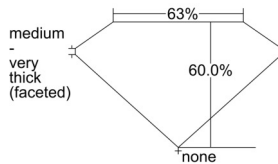

GIA®

FACSIMILE

GIA REPORT 7503459827

Verify this report at GIA.edu

GIA NATURAL DIAMOND DOSSIER®

September 19, 2024
GIA Report Number 7503459827
Shape and Cutting Style ..... Heart Brilliant
Measurements ..... 4.92 x 5.47 x 3.28 mm

GRADING RESULTS

Carat Weight ..... 0.50 carat
Color Grade ..... E
Clarity Grade SI1

ADDITIONAL GRADING INFORMATION

Polish ..... Excellent
Symmetry ..... Very Good
Fluorescence ..... None
Clarity Characteristics ..... Feather, Cloud
Inscription(s): GIA 7503459827

PROPORTIONS

Profile not to actual proportions

GRADING SCALES

GIA COLOR SCALE		GIA CLARITY SCALE			
COLORLESS	D	VERY VERY SLIGHTLY INCLUDED	FLAWLESS		
	E		INTERNALLY FLAWLESS		
	F	VERY SLIGHTLY INCLUDED	VVS₁		
	G		VVS₂		
	H		VS₁		
	NEAR COLORLESS	I	SLIGHTLY INCLUDED	VS₂	
		J		SI₁	
		FAINT	K	INCLUDED	SI₂
			L		I₁
			M		I₂
VERT LIGHT	N	LIGHT	I₃		
	O				
	P				
	Q				
	R