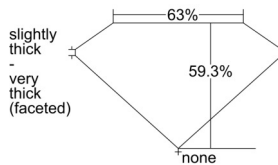

GIA®

FACSIMILE

GIA REPORT 7503470683

Verify this report at GIA.edu

GIA NATURAL DIAMOND DOSSIER®

September 20, 2024
GIA Report Number 7503470683
Shape and Cutting Style ..... Pear Brilliant
Measurements ..... 7.88 x 4.81 x 2.86 mm

GRADING RESULTS

Carat Weight ..... 0.65 carat
Color Grade L
Clarity Grade VS2

ADDITIONAL GRADING INFORMATION

Polish ..... Excellent
Symmetry ..... Excellent
Fluorescence ..... None
Clarity Characteristics ..... Crystal, Cloud, Feather
Inscription(s): GIA 7503470683

PROPORTIONS

Profile not to actual proportions

GRADING SCALES

GIA COLOR SCALE		GIA CLARITY SCALE			
COLORLESS	D	VERY VERY SLIGHTLY INCLUDED	FLAWLESS		
	E		INTERNALLY FLAWLESS		
	F	VERY SLIGHTLY INCLUDED	VVS₁		
	G		VVS₂		
	H		VS₁		
	NEAR COLORLESS	I	SLIGHTLY INCLUDED	VS₂	
		J		SI₁	
		FAINT	K	INCLUDED	SI₂
			L		I₁
			M		I₂
VERT LIGHT	N	LIGHT	I₃		
	O				
	P				
	Q				
	R