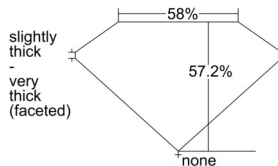

GIA®

FACSIMILE

GIA REPORT 7503470970

Verify this report at GIA.edu

GIA NATURAL DIAMOND DOSSIER®

September 20, 2024
GIA Report Number 7503470970
Shape and Cutting Style ..... Heart Brilliant
Measurements ..... 5.44 x 6.27 x 3.58 mm

GRADING RESULTS

Carat Weight ..... 0.70 carat
Color Grade ..... F
Clarity Grade VS1

ADDITIONAL GRADING INFORMATION

Polish ..... Excellent
Symmetry ..... Excellent
Fluorescence ..... None
Clarity Characteristics ..... Feather
Inscription(s): GIA 7503470970

PROPORTIONS

Profile not to actual proportions

GRADING SCALES

GIA COLOR SCALE		GIA CLARITY SCALE	
COLORLESS	D	VERY VERY SLIGHTLY INCLUDED	FLAWLESS
	E		INTERNALLY FLAWLESS
	F		VVS₁
	G		VVS₂
	H		VS₁
	I		VS₂
	J		SI₁
	K		SI₂
	L		I₁
	M		I₂
NEAR COLORLESS	N	SLIGHTLY INCLUDED	I₃
	O		
	P		
	Q		
FAINT	R		
	S		
	T		
	U		
VERY LIGHT	V		
	W		
	X		
	Y		
LIGHT	Z