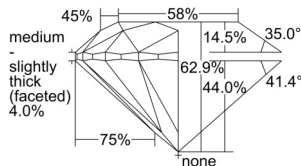

GIA®

FACSIMILE

GIA NATURAL DIAMOND DOSSIER®

September 20, 2024
GIA Report Number 7503473664
Shape and Cutting Style ..... Round Brilliant
Measurements ..... 4.69 - 4.72 x 2.96 mm

GRADING RESULTS

Carat Weight ..... 0.40 carat
Color Grade ..... G
Clarity Grade VVS1
Cut Grade ..... Excellent

ADDITIONAL GRADING INFORMATION

Polish ..... Excellent
Symmetry ..... Excellent
Fluorescence ..... Strong Blue
Clarity Characteristics ..... Pinpoint
Inscription(s): GIA 7503473664

GIA REPORT 7503473664

Verify this report at GIA.edu

PROPORTIONS

Profile to actual proportions

GRADING SCALES

GIA COLOR SCALE

COLORLESS	D
	E
	F
	G
	H
	I
	J
NEAR COLORLESS	K
	L
Faint	M
	N
	O
	P
Very Light	Q
	R
	S
	T
	U
	V
Light	W
	X
	Y
	Z

GIA CLARITY SCALE

FLAWLESS	EXCELLENT	
		FLAWLESS
INTERNALLY FLAWLESS	VERY GOOD	
		VVS₁
VVS₂		
VS₁	GOOD	
		VS₂
SI₁	FAIR	
		SI₂
I₁	POOR	
		I₂
		I₃

GIA CUT SCALE

EXCELLENT
VERY GOOD
GOOD
FAIR
POOR