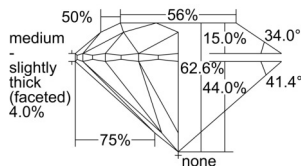

GIA®

FACSIMILE

GIA REPORT 7503477351

Verify this report at GIA.edu

GIA NATURAL DIAMOND DOSSIER®

September 24, 2024
GIA Report Number 7503477351
Shape and Cutting Style ..... Round Brilliant
Measurements ..... 4.54 - 4.56 x 2.85 mm

GRADING RESULTS

Carat Weight ..... 0.36 carat
Color Grade I
Clarity Grade S11
Cut Grade ..... Excellent

ADDITIONAL GRADING INFORMATION

Polish ..... Excellent
Symmetry ..... Excellent
Fluorescence ..... None
Clarity Characteristics ..... Feather, Crystal
Inscription(s): GIA 7503477351

PROPORTIONS

Profile to actual proportions

GRADING SCALES

GIA COLOR SCALE	GIA CLARITY SCALE	GIA CUT SCALE	
D	FLAWLESS	EXCELLENT	
E	INTERNALLY FLAWLESS		
F		VVS₁	VERY GOOD
G	VVS₂		
H	VS₁	GOOD	
I	VS₂		
J	S1₁	FAIR	
K	S1₂		
L	I₁	POOR	
M	I₂		
N	I₃		
O			
P			
Q			
R			
S			
T			
U			
V			
W			
X			
Y			
Z