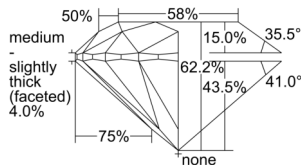

GIA®

FACSIMILE

GIA REPORT 7503477367

Verify this report at GIA.edu

GIA NATURAL DIAMOND DOSSIER®

September 23, 2024
GIA Report Number 7503477367
Shape and Cutting Style ..... Round Brilliant
Measurements ..... 5.18 - 5.19 x 3.22 mm

GRADING RESULTS

Carat Weight ..... 0.54 carat
Color Grade ..... G
Clarity Grade VS1
Cut Grade ..... Excellent

ADDITIONAL GRADING INFORMATION

Polish ..... Excellent
Symmetry ..... Excellent
Fluorescence ..... Medium Blue
Clarity Characteristics..... Crystal, Feather, Cloud, Pinpoint
Inscription(s): GIA 7503477367

PROPORTIONS

Profile to actual proportions

GRADING SCALES

GIA COLOR SCALE	GIA CLARITY SCALE	GIA CUT SCALE	
D	FLAWLESS	EXCELLENT	
E	INTERNALLY FLAWLESS		
F		VVS₁	VERY GOOD
G	VVS₂		
H	VS₁	GOOD	
I	VS₂		
J	SI₁	FAIR	
K	SI₂		
L	I₁	POOR	
M			
N			
O	I₂		
P			
Q			
R	I₃		
S			
T			
U			
V			
W			
X			
Y			
Z