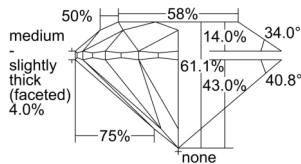

GIA®

FACSIMILE

GIA REPORT 7503479109

Verify this report at GIA.edu

GIA NATURAL DIAMOND DOSSIER®

September 23, 2024
GIA Report Number 7503479109
Shape and Cutting Style ..... Round Brilliant
Measurements ..... 5.12 - 5.15 x 3.13 mm

GRADING RESULTS

Carat Weight ..... 0.51 carat
Color Grade I
Clarity Grade VS2
Cut Grade ..... Excellent

ADDITIONAL GRADING INFORMATION

Polish ..... Excellent
Symmetry ..... Excellent
Fluorescence ..... Faint
Clarity Characteristics ..... Crystal, Cloud
Inscription(s): GIA 7503479109

PROPORTIONS

Profile to actual proportions

GRADING SCALES

GIA COLOR SCALE	GIA CLARITY SCALE	GIA CUT SCALE	
D	FLAWLESS	EXCELLENT	
E	INTERNALLY FLAWLESS		
F		VVS₁	VERY GOOD
G	VVS₂		
H	VS₁	GOOD	
I	VS₂		
J	SI₁	FAIR	
K	SI₂		
L	I₁	POOR	
M	I₂		
N	I₃		
O			
P			
Q			
R			
S			
T			
U			
V			
W			
X			
Y			
Z