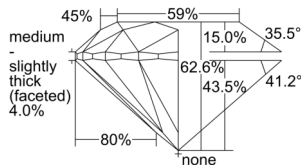

GIA®

FACSIMILE

GIA REPORT 7503492031

Verify this report at GIA.edu

GIA NATURAL DIAMOND DOSSIER®

September 25, 2024
GIA Report Number 7503492031
Shape and Cutting Style ..... Round Brilliant
Measurements ..... 4.54 - 4.57 x 2.85 mm

GRADING RESULTS

Carat Weight ..... 0.37 carat
Color Grade ..... J
Clarity Grade VVS1
Cut Grade ..... Excellent

ADDITIONAL GRADING INFORMATION

Polish ..... Excellent
Symmetry ..... Excellent
Fluorescence ..... Faint
Clarity Characteristics ..... Pinpoint, Internal Graining
Inspection(s): GIA 7503492031

PROPORTIONS

Profile to actual proportions

GRADING SCALES

GIA COLOR SCALE	GIA CLARITY SCALE	GIA CUT SCALE	
D	FLAWLESS	EXCELLENT	
E	INTERNALLY FLAWLESS		
F		VVS₁	VERY GOOD
G	VVS₂		
H	VS₁	GOOD	
I	VS₂		
J	SI₁	FAIR	
K	SI₂		
L	I₁	POOR	
M			
N			
O	I₂		
P			
Q	I₃		
R			
S			
T			
U			
V			
W			
X			
Y			
Z