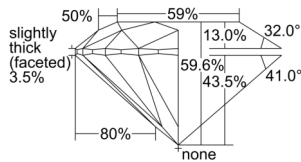

GIA®

FACSIMILE

GIA NATURAL DIAMOND DOSSIER®

September 24, 2024
GIA Report Number 7503494419
Shape and Cutting Style ..... Round Brilliant
Measurements ..... 4.35 - 4.36 x 2.60 mm

GRADING RESULTS

Carat Weight ..... 0.30 carat
Color Grade ..... D
Clarity Grade S11
Cut Grade ..... Excellent

ADDITIONAL GRADING INFORMATION

Polish ..... Excellent
Symmetry ..... Excellent
Fluorescence ..... None
Clarity Characteristics ..... Feather
Inscription(s): GIA 7503494419

GIA REPORT 7503494419

Verify this report at GIA.edu

PROPORTIONS

Profile to actual proportions

GRADING SCALES

GIA COLOR SCALE	GIA CLARITY SCALE	GIA CUT SCALE	
D	FLAWLESS	EXCELLENT	
E	INTERNALLY FLAWLESS		
F		VVS₁	VERY GOOD
G	VVS₂		
H	VS₁	GOOD	
I	VS₂		
J	S1₁	FAIR	
K	S1₂		
L	I₁	POOR	
M	I₂		
N	I₃		
O			
P			
Q			
R			
S			
T			
U			
V			
W			
X			
Y			
Z