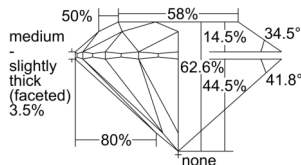

GIA®

FACSIMILE

GIA NATURAL DIAMOND DOSSIER®

September 25, 2024
GIA Report Number 7503495424
Shape and Cutting Style ..... Round Brilliant
Measurements ..... 4.37 - 4.39 x 2.74 mm

GRADING RESULTS

Carat Weight ..... 0.32 carat
Color Grade ..... D
Clarity Grade VVS1
Cut Grade ..... Excellent

ADDITIONAL GRADING INFORMATION

Polish ..... Excellent
Symmetry ..... Excellent
Fluorescence ..... None
Clarity Characteristics ..... Pinpoint
Inscription(s): GIA 7503495424

GIA REPORT 7503495424

Verify this report at GIA.edu

PROPORTIONS

Profile to actual proportions