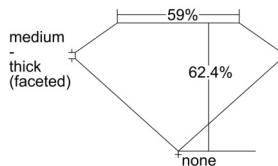

GIA®

FACSIMILE

GIA REPORT 7503503616

Verify this report at GIA.edu

GIA NATURAL DIAMOND DOSSIER®

September 25, 2024
GIA Report Number 7503503616
Shape and Cutting Style ..... Oval Brilliant
Measurements ..... 5.91 x 4.26 x 2.66 mm

GRADING RESULTS

Carat Weight ..... 0.43 carat
Color Grade ..... F
Clarity Grade SI1

ADDITIONAL GRADING INFORMATION

Polish ..... Excellent
Symmetry ..... Very Good
Fluorescence ..... None
Clarity Characteristics ..... Crystal, Cloud, Feather
Inscription(s): GIA 7503503616

PROPORTIONS

Profile not to actual proportions

GRADING SCALES

GIA COLOR SCALE		GIA CLARITY SCALE	
COLORLESS	D	VERY VERY SLIGHTLY INCLUDED	FLAWLESS
	E		INTERNALLY FLAWLESS
	F		VVS₁
	G		VVS₂
	H		VS₁
	I		VS₂
	J		SI₁
	K		SI₂
	L		I₁
	M		I₂
NEAR COLORLESS	N	SLIGHTLY INCLUDED	I₃
	O		
	P		
	Q		
FAINT	R	INCLUDED	
	S		
	T		
	U		
VERT LIGHT	V		
	W		
	X		
	Y		
LIGHT	Z