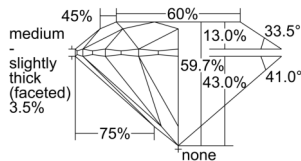

GIA®

FACSIMILE

GIA NATURAL DIAMOND DOSSIER®

September 25, 2024
GIA Report Number 7503505333
Shape and Cutting Style ..... Round Brilliant
Measurements ..... 4.36 - 4.39 x 2.61 mm

GRADING RESULTS

Carat Weight ..... 0.30 carat
Color Grade ..... G
Clarity Grade VS1
Cut Grade ..... Excellent

ADDITIONAL GRADING INFORMATION

Polish ..... Excellent
Symmetry ..... Excellent
Fluorescence ..... None
Clarity Characteristics ..... Crystal, Cloud
Inscription(s): GIA 7503505333

GIA REPORT 7503505333

Verify this report at GIA.edu

PROPORTIONS

Profile to actual proportions

GRADING SCALES

GIA COLOR SCALE	GIA CLARITY SCALE	GIA CUT SCALE
D	FLAWLESS	EXCELLENT
E	FLAWLESS	
F	INTERNALLY FLAWLESS	VERY GOOD
G	FLAWLESS	
H	VVS₁	GOOD
I	VVS₂	
J	VS₁	FAIR
K	VS₂	
L	SI₁	POOR
M	SI₂	
N	I₁	
O	I₂	
P	I₃	
Q		
R		
S		
T		
U		
V		
W		
X		
Y		
Z