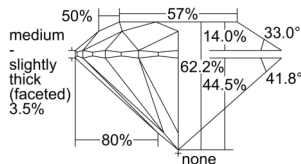

GIA®

FACSIMILE

GIA REPORT 7503523190

Verify this report at GIA.edu

GIA NATURAL DIAMOND DOSSIER®

September 27, 2024
GIA Report Number 7503523190
Shape and Cutting Style ..... Round Brilliant
Measurements ..... 5.17 - 5.19 x 3.22 mm

GRADING RESULTS

Carat Weight ..... 0.52 carat
Color Grade ..... E
Clarity Grade VS2
Cut Grade ..... Excellent

ADDITIONAL GRADING INFORMATION

Polish ..... Excellent
Symmetry ..... Excellent
Fluorescence ..... Faint
Clarity Characteristics ..... Crystal, Feather
Inscription(s): GIA 7503523190

PROPORTIONS

Profile to actual proportions

GRADING SCALES

GIA COLOR SCALE	GIA CLARITY SCALE	GIA CUT SCALE	
D	FLAWLESS	EXCELLENT	
E	INTERNALLY FLAWLESS		
F		VVS₁	VERY GOOD
G	VVS₂		
H	VS₁	GOOD	
I	VS₂		
J	SI₁	FAIR	
K	SI₂		
L	I₁	POOR	
M			
N			
O	I₂		
P			
Q			
R	I₃		
S			
T			
U			
V			
W			
X			
Y			
Z