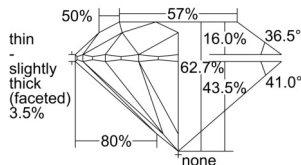

GIA®

FACSIMILE

GIA REPORT 7503523281

Verify this report at GIA.edu

GIA NATURAL DIAMOND DOSSIER®

September 26, 2024
GIA Report Number 7503523281
Shape and Cutting Style ..... Round Brilliant
Measurements ..... 5.90 - 5.94 x 3.71 mm

GRADING RESULTS

Carat Weight ..... 0.80 carat
Color Grade ..... D
Clarity Grade S11
Cut Grade ..... Excellent

ADDITIONAL GRADING INFORMATION

Polish ..... Excellent
Symmetry ..... Excellent
Fluorescence ..... Medium Blue
Clarity Characteristics ..... Crystal
Inscription(s): GIA 7503523281

PROPORTIONS

Profile to actual proportions