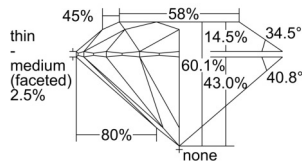

GIA®

FACSIMILE

GIA REPORT 7503532091

Verify this report at GIA.edu

GIA NATURAL DIAMOND DOSSIER®

October 01, 2024
GIA Report Number 7503532091
Shape and Cutting Style ..... Round Brilliant
Measurements ..... 4.01 - 4.03 x 2.42 mm

GRADING RESULTS

Carat Weight ..... 0.23 carat
Color Grade ..... E
Clarity Grade VS1
Cut Grade ..... Excellent

ADDITIONAL GRADING INFORMATION

Polish ..... Excellent
Symmetry ..... Excellent
Fluorescence ..... None
Clarity Characteristics..... Crystal, Pinpoint, Needle, Cloud
Inspection(s): GIA 7503532091

PROPORTIONS

Profile to actual proportions