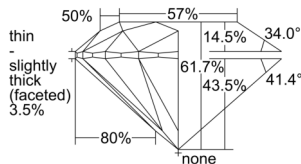

GIA®

FACSIMILE

GIA REPORT 7503540276

Verify this report at gia.edu

GIA NATURAL DIAMOND DOSSIER®

October 01, 2024
GIA Report Number 7503540276
Shape and Cutting Style ..... Round Brilliant
Measurements ..... 3.72 - 3.73 x 2.30 mm

GRADING RESULTS

Carat Weight ..... 0.19 carat
Color Grade ..... G
Clarity Grade S11
Cut Grade ..... Excellent

ADDITIONAL GRADING INFORMATION

Polish ..... Excellent
Symmetry ..... Excellent
Fluorescence ..... None
Clarity Characteristics ..... Crystal, Feather
Inscription(s): GIA 7503540276

PROPORTIONS

Profile to actual proportions