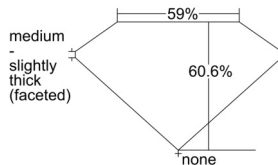

GIA®

FACSIMILE

GIA REPORT

7503540841

Verify this report at GIA.edu

GIA NATURAL DIAMOND DOSSIER®

September 30, 2024
GIA Report Number 7503540841
Shape and Cutting Style ..... Oval Brilliant
Measurements ..... 6.12 x 4.15 x 2.51 mm

GRADING RESULTS

Carat Weight ..... 0.40 carat
Color Grade ..... G
Clarity Grade VS1

ADDITIONAL GRADING INFORMATION

Polish ..... Excellent
Symmetry ..... Very Good
Fluorescence ..... None
Clarity Characteristics ..... Crystal, Feather
Inscription(s): GIA 7503540841

PROPORTIONS

Profile not to actual proportions

GRADING SCALES

GIA COLOR SCALE		GIA CLARITY SCALE		
NEAR COLORLESS	D	VERY VERY SLIGHTLY INCLUDED	FLAWLESS	
	E		INTERNALLY FLAWLESS	
	F	VERY SLIGHTLY INCLUDED	VVS₁	
	G		VVS₂	
	H		VS₁	
	FAINT	I	SLIGHTLY INCLUDED	VS₂
		J		SI₁
		K	INCLUDED	SI₂
		L		I₁
		M		I₂
LIGHT		N	INCLUDED	I₃
		O		
		P		
	Q			
	R			
	S