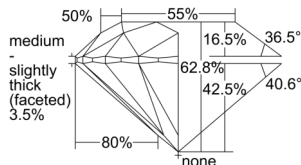

GIA®

FACSIMILE

GIA REPORT 7503543641

Verify this report at GIA.edu

GIA NATURAL DIAMOND DOSSIER®

October 01, 2024
GIA Report Number 7503543641
Shape and Cutting Style ..... Round Brilliant
Measurements ..... 5.78 - 5.81 x 3.64 mm

GRADING RESULTS

Carat Weight ..... 0.76 carat
Color Grade L
Clarity Grade VVS2
Cut Grade ..... Excellent

ADDITIONAL GRADING INFORMATION

Polish ..... Excellent
Symmetry ..... Excellent
Fluorescence ..... None
Clarity Characteristics ..... Feather, Pinpoint
Inscription(s): GIA 7503543641

PROPORTIONS

Profile to actual proportions

GRADING SCALES

GIA COLOR SCALE

COLORLESS	D
	E
	F
	G
	H
	I
	J
NEAR COLORLESS	K
	L
Faint	M
	N
	O
	P
Very Light	Q
	R
	S
	T
	U
	V
Light	W
	X
	Y
	Z

GIA CLARITY SCALE

FLAWLESS	VERY VERY SLIGHTLY INCLUDED	VVS₁	
			VVS₂
INTERNALLY FLAWLESS	VERY SLIGHTLY INCLUDED	VS₁	
		VS₂	
SLIGHTLY INCLUDED	SLIGHTLY INCLUDED	SI₁	
		SI₂	
INCLUDED	INCLUDED	I₁	
		I₂	
		I₃	

GIA CUT SCALE

EXCELLENT	VERY GOOD	GOOD	FAIR	POOR