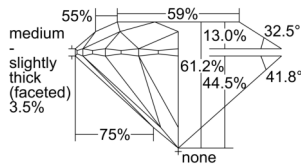

GIA®

FACSIMILE

GIA REPORT

7503543951

Verify this report at GIA.edu

GIA NATURAL DIAMOND DOSSIER®

October 01, 2024
GIA Report Number 7503543951
Shape and Cutting Style ..... Round Brilliant
Measurements ..... 4.42 - 4.44 x 2.71 mm

GRADING RESULTS

Carat Weight ..... 0.32 carat
Color Grade ..... E
Clarity Grade VS1
Cut Grade ..... Excellent

ADDITIONAL GRADING INFORMATION

Polish ..... Excellent
Symmetry ..... Excellent
Fluorescence ..... None
Clarity Characteristics ..... Feather, Pinpoint
Inscription(s): GIA 7503543951

PROPORTIONS

Profile to actual proportions

GRADING SCALES

GIA COLOR SCALE

COLORLESS	D
	E
	F
	G
	H
	I
	J
NEAR COLORLESS	K
	L
Faint	M
	N
	O
	P
	Q
	R
	S
	T
	U
	V
	W
	X
	Y
Light	Z

GIA CLARITY SCALE

VERY VERY SLIGHTLY INCLUDED	FLAWLESS
	INTERNALLY FLAWLESS
VERY SLIGHTLY INCLUDED	VVS₁
	VVS₂
SLIGHTLY INCLUDED	VS₁
	VS₂
INCLUDED	SI₁
	SI₂
INCLUDED	I₁
	I₂
	I₃

GIA CUT SCALE

EXCELLENT
VERY GOOD
GOOD
FAIR
POOR