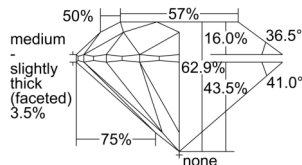

GIA®

FACSIMILE

GIA REPORT

7503556391

Verify this report at GIA.edu

GIA NATURAL DIAMOND DOSSIER®

October 03, 2024
GIA Report Number 7503556391
Shape and Cutting Style ..... Round Brilliant
Measurements ..... 5.32 - 5.34 x 3.35 mm

GRADING RESULTS

Carat Weight ..... 0.59 carat
Color Grade ..... F
Clarity Grade VS1
Cut Grade ..... Excellent

ADDITIONAL GRADING INFORMATION

Polish ..... Excellent
Symmetry ..... Excellent
Fluorescence ..... None
Clarity Characteristics.... Cloud, Crystal, Indented Natural, Needle
Inscription(s): GIA 7503556391

PROPORTIONS

Profile to actual proportions

GRADING SCALES

GIA COLOR SCALE

COLOURESS	D
	E
	F
	G
	H
	I
	J
NEAR COLOURESS	K
	L
FAIN	M
	N
	O
	P
VERY LIGHT	Q
	R
	S
	T
	U
	V
	W
	X
	Y
LIGHT	Z

GIA CLARITY SCALE

VERY VERY SLIGHTLY INCLUDED	FLAWLESS
	INTERNALLY FLAWLESS
VERY SLIGHTLY INCLUDED	VVS₁
	VVS₂
SLIGHTLY INCLUDED	VS₁
	VS₂
INCLUDED	SI₁
	SI₂
	I₁
	I₂
	I₃

GIA CUT SCALE

EXCELLENT
VERY GOOD
GOOD
FAIR
POOR