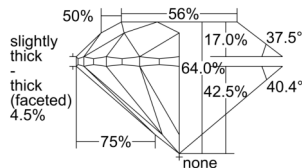

GIA®

FACSIMILE

GIA REPORT 7503556806

Verify this report at GIA.edu

GIA NATURAL DIAMOND DOSSIER®

October 04, 2024
GIA Report Number 7503556806
Shape and Cutting Style ..... Round Brilliant
Measurements ..... 4.97 - 5.00 x 3.19 mm

GRADING RESULTS

Carat Weight ..... 0.50 carat
Color Grade ..... E
Clarity Grade SI2
Cut Grade ..... Very Good

ADDITIONAL GRADING INFORMATION

Polish ..... Excellent
Symmetry ..... Very Good
Fluorescence ..... None
Clarity Characteristics..... Crystal, Cloud, Feather
Inscription(s): GIA 7503556806

PROPORTIONS

Profile to actual proportions