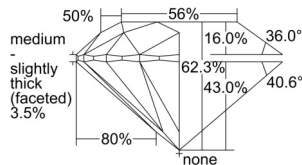

GIA®

FACSIMILE

GIA REPORT 7503558172

Verify this report at GIA.edu

GIA NATURAL DIAMOND DOSSIER®

October 03, 2024
GIA Report Number 7503558172
Shape and Cutting Style ..... Round Brilliant
Measurements ..... 5.06 - 5.09 x 3.16 mm

GRADING RESULTS

Carat Weight ..... 0.50 carat
Color Grade ..... D
Clarity Grade VS2
Cut Grade ..... Excellent

ADDITIONAL GRADING INFORMATION

Polish ..... Excellent
Symmetry ..... Excellent
Fluorescence ..... None
Clarity Characteristics ..... Feather
Inscription(s): GIA 7503558172

PROPORTIONS

Profile to actual proportions