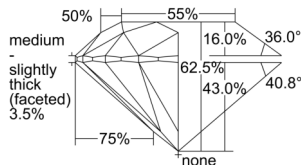

GIA®

FACSIMILE

GIA REPORT 7503558241

Verify this report at GIA.edu

GIA NATURAL DIAMOND DOSSIER®

October 03, 2024
GIA Report Number 7503558241
Shape and Cutting Style ..... Round Brilliant
Measurements ..... 5.06 - 5.09 x 3.17 mm

GRADING RESULTS

Carat Weight ..... 0.50 carat
Color Grade I
Clarity Grade S11
Cut Grade ..... Excellent

ADDITIONAL GRADING INFORMATION

Polish ..... Excellent
Symmetry ..... Excellent
Fluorescence ..... None
Clarity Characteristics ..... Twinning Wisp
Inscription(s): GIA 7503558241

PROPORTIONS

Profile to actual proportions

GRADING SCALES

GIA COLOR SCALE	GIA CLARITY SCALE	GIA CUT SCALE
D	FLAWLESS	EXCELLENT
E	FLAWLESS	
F	INTERNALLY FLAWLESS	VERY GOOD
G	FLAWLESS	
H	VVS₁	GOOD
I	VVS₂	
J	VS₁	FAIR
K	VS₂	
L	S1₁	POOR
M	S1₂	
N	I₁	
O	I₂	
P	I₃	
Q		
R		
S		
T		
U		
V		
W		
X		
Y		
Z