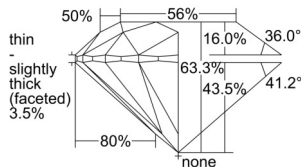

GIA®

FACSIMILE

GIA REPORT 7503572584

Verify this report at GIA.edu

GIA NATURAL DIAMOND DOSSIER®

October 04, 2024
GIA Report Number 7503572584
Shape and Cutting Style ..... Round Brilliant
Measurements ..... 5.02 - 5.06 x 3.19 mm

GRADING RESULTS

Carat Weight ..... 0.50 carat
Color Grade ..... E
Clarity Grade VS1
Cut Grade ..... Excellent

ADDITIONAL GRADING INFORMATION

Polish ..... Excellent
Symmetry ..... Excellent
Fluorescence ..... None
Clarity Characteristics..... Crystal, Cloud, Feather, Pinpoint
Inscription(s): GIA 7503572584

PROPORTIONS

Profile to actual proportions

GRADING SCALES

GIA COLOR SCALE

COLOURLESS	D
	E
	F
	G
	H
	I
	J
NEAR COLOURLESS	K
	L
FAIN	M
	N
	O
	P
VERY LIGHT	Q
	R
	S
	T
	U
	V
	W
	X
	Y
LIGHT	Z

GIA CLARITY SCALE

VERY VERY SLIGHTLY INCLUDED	FLAWLESS
	INTERNALLY FLAWLESS
VERY SLIGHTLY INCLUDED	VVS₁
	VVS₂
SLIGHTLY INCLUDED	VS₁
	VS₂
INCLUDED	SI₁
	SI₂
	I₁
	I₂
	I₃

GIA CUT SCALE

EXCELLENT
VERY GOOD
GOOD
FAIR
POOR