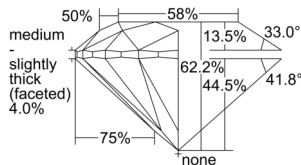

GIA®

FACSIMILE

GIA REPORT 7503576657

Verify this report at GIA.edu

GIA NATURAL DIAMOND DOSSIER®

October 07, 2024
GIA Report Number 7503576657
Shape and Cutting Style ..... Round Brilliant
Measurements ..... 5.10 - 5.13 x 3.18 mm

GRADING RESULTS

Carat Weight ..... 0.50 carat
Color Grade ..... E
Clarity Grade VS1
Cut Grade ..... Excellent

ADDITIONAL GRADING INFORMATION

Polish ..... Excellent
Symmetry ..... Excellent
Fluorescence ..... None
Clarity Characteristics..... Feather, Cloud, Pinpoint, Needle
Inscription(s): GIA 7503576657

PROPORTIONS

Profile to actual proportions

GRADING SCALES

GIA COLOR SCALE	GIA CLARITY SCALE	GIA CUT SCALE
D	FLAWLESS	EXCELLENT
E	FLAWLESS	
F	INTERNALLY FLAWLESS	VERY GOOD
G	FLAWLESS	
H	VVS₁	GOOD
I	VVS₂	
J	VS₁	FAIR
K	VS₂	
L	SI₁	POOR
M	SI₂	
N	I₁	
O	I₂	
P	I₃	
Q		
R		
S		
T		
U		
V		
W		
X		
Y		
Z