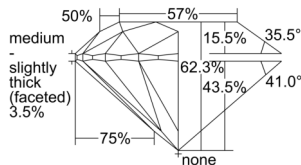

GIA®

FACSIMILE

GIA REPORT 7503577392

Verify this report at GIA.edu

GIA NATURAL DIAMOND DOSSIER®

October 07, 2024
GIA Report Number 7503577392
Shape and Cutting Style ..... Round Brilliant
Measurements ..... 5.66 - 5.70 x 3.54 mm

GRADING RESULTS

Carat Weight ..... 0.70 carat
Color Grade ..... G
Clarity Grade S11
Cut Grade ..... Excellent

ADDITIONAL GRADING INFORMATION

Polish ..... Excellent
Symmetry ..... Excellent
Fluorescence ..... None
Clarity Characteristics ..... Crystal, Feather
Inscription(s): GIA 7503577392

PROPORTIONS

Profile to actual proportions

GRADING SCALES

GIA COLOR SCALE	GIA CLARITY SCALE	GIA CUT SCALE	
D	FLAWLESS	EXCELLENT	
E	INTERNALLY FLAWLESS		
F		VVS₁	VERY GOOD
G	VVS₂		
H	VS₁	GOOD	
I	VS₂		
J	S1₁	FAIR	
K	S1₂		
L	I₁	POOR	
M	I₂		
N	I₃		
O			
P			
Q			
R			
S			
T			
U			
V			
W			
X			
Y			
Z