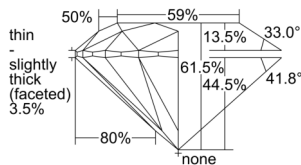

GIA®

FACSIMILE

GIA REPORT 7503583597

Verify this report at GIA.edu

GIA NATURAL DIAMOND DOSSIER®

October 08, 2024
GIA Report Number 7503583597
Shape and Cutting Style ..... Round Brilliant
Measurements ..... 4.45 - 4.48 x 2.75 mm

GRADING RESULTS

Carat Weight ..... 0.33 carat
Color Grade ..... F
Clarity Grade SI2
Cut Grade ..... Excellent

ADDITIONAL GRADING INFORMATION

Polish ..... Excellent
Symmetry ..... Excellent
Fluorescence ..... None
Clarity Characteristics ..... Feather
Inscription(s): GIA 7503583597

PROPORTIONS

Profile to actual proportions