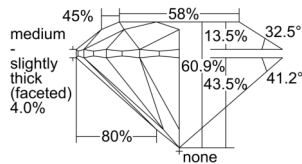

GIA®

FACSIMILE

GIA REPORT 7503584470

Verify this report at GIA.edu

GIA NATURAL DIAMOND DOSSIER®

October 09, 2024
GIA Report Number 7503584470
Shape and Cutting Style ..... Round Brilliant
Measurements ..... 4.35 - 4.37 x 2.65 mm

GRADING RESULTS

Carat Weight ..... 0.30 carat
Color Grade ..... J
Clarity Grade S11
Cut Grade ..... Excellent

ADDITIONAL GRADING INFORMATION

Polish ..... Excellent
Symmetry ..... Excellent
Fluorescence ..... None
Clarity Characteristics ..... Feather
Inscription(s): GIA 7503584470

PROPORTIONS

Profile to actual proportions

GRADING SCALES

GIA COLOR SCALE	GIA CLARITY SCALE	GIA CUT SCALE
D	FLAWLESS	EXCELLENT
E	FLAWLESS	
F	INTERNALLY FLAWLESS	VERY GOOD
G	FLAWLESS	
H	VVS₁	GOOD
I	VVS₂	
J	VS₁	FAIR
K	VS₂	
L	S1₁	POOR
M	S1₂	
N	I₁	
O	I₂	
P	I₃	
Q		
R		
S		
T		
U		
V		
W		
X		
Y		
Z