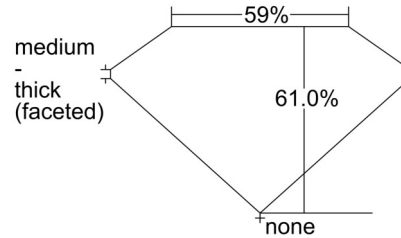

GIA NATURAL DIAMOND GRADING REPORT

October 09, 2024
GIA Report Number 7503585200
Shape and Cutting Style ..... Oval Brilliant
Measurements ..... 8.06 x 5.70 x 3.47 mm

GRADING RESULTS

Carat Weight ..... 1.02 carat
Color Grade ..... E
Clarity Grade SI2

ADDITIONAL GRADING INFORMATION

Polish ..... Excellent
Symmetry ..... Excellent
Fluorescence ..... None
Inscription(s): GIA 7503585200
Comments: Pinpoints are not shown.

PROPORTIONS

Profile not to actual proportions