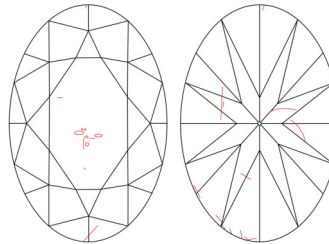

GIA NATURAL DIAMOND GRADING REPORT

October 09, 2024  
 GIA Report Number ..... 7503585200  
 Shape and Cutting Style ..... Oval Brilliant  
 Measurements ..... 8.06 x 5.70 x 3.47 mm

GRADING RESULTS

Carat Weight ..... 1.02 carat  
 Color Grade ..... E  
 Clarity Grade ..... SI2

ADDITIONAL GRADING INFORMATION

Polish ..... Excellent  
 Symmetry ..... Excellent  
 Fluorescence ..... None  
 Inscription(s): GIA 7503585200  
**Comments:** Pinpoints are not shown.

PROPORTIONS

Profile not to actual proportions

CLARITY CHARACTERISTICS

KEY TO SYMBOLS\*

- Crystal
- ~ Feather
- ∖ Needle
- ∧ Natural

\* Red symbols denote internal characteristics (inclusions). Green or black symbols denote external characteristics (blemishes). Diagram is an approximate representation of the diamond, and symbols shown indicate type, position, and approximate size of clarity characteristics. All clarity characteristics may not be shown. Details of finish are not shown.