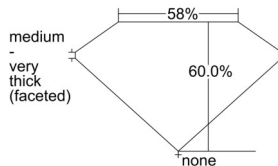

GIA®

FACSIMILE

GIA REPORT 7503589556

Verify this report at GIA.edu

GIA NATURAL DIAMOND DOSSIER®

October 08, 2024
GIA Report Number 7503589556
Shape and Cutting Style ..... Heart Brilliant
Measurements ..... 4.61 x 5.45 x 3.27 mm

GRADING RESULTS

Carat Weight ..... 0.50 carat
Color Grade I
Clarity Grade VS1

ADDITIONAL GRADING INFORMATION

Polish ..... Excellent
Symmetry ..... Excellent
Fluorescence ..... None
Clarity Characteristics..... Feather, Pinpoint, Cloud
Inscription(s): GIA 7503589556

PROPORTIONS

Profile not to actual proportions

GRADING SCALES

GIA COLOR SCALE		GIA CLARITY SCALE			
COLORLESS	D	VERY VERY SLIGHTLY INCLUDED	FLAWLESS		
	E		INTERNALLY FLAWLESS		
	F	VERY SLIGHTLY INCLUDED	VVS₁		
	G		VVS₂		
	H		VS₁		
	NEAR COLORLESS	I	SLIGHTLY INCLUDED	VS₂	
		J		SI₁	
		FAINT	K	INCLUDED	SI₂
			L		I₁
			M		I₂
VERT LIGHT	N	INCLUDED	I₃		
	O				
	P				
	Q				
	R				
LIGHT	S				
	T				
	U				
	V				
	W				
X					
Y					
Z