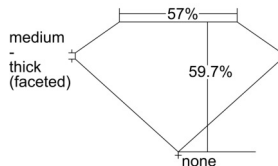

GIA®

FACSIMILE

GIA REPORT 7503589665

Verify this report at GIA.edu

GIA NATURAL DIAMOND DOSSIER®

October 07, 2024
GIA Report Number 7503589665
Shape and Cutting Style ..... Heart Brilliant
Measurements ..... 5.32 x 5.99 x 3.58 mm

GRADING RESULTS

Carat Weight ..... 0.67 carat
Color Grade ..... D
Clarity Grade S11

ADDITIONAL GRADING INFORMATION

Polish ..... Excellent
Symmetry ..... Excellent
Fluorescence ..... None
Clarity Characteristics..... Crystal, Feather
Inscription(s): GIA 7503589665

PROPORTIONS

Profile not to actual proportions

GRADING SCALES

GIA COLOR SCALE		GIA CLARITY SCALE			
COLORLESS	D	VERY VERY SLIGHTLY INCLUDED	FLAWLESS		
	E		INTERNALLY FLAWLESS		
	F	VERY SLIGHTLY INCLUDED	VVS₁		
	G		VVS₂		
	H		VS₁		
	NEAR COLORLESS	I	SLIGHTLY INCLUDED	VS₂	
		J		S1₁	
		FAINT	K	INCLUDED	S1₂
			L		I₁
			M		I₂
VERT LIGHT	N	INCLUDED	I₃		
	O				
	P				
	Q				
	R				
	S				
	T				
LIGHT	U				
	V				
	W				
	X				
Y					
Z