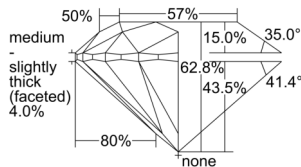

GIA®

FACSIMILE

GIA REPORT 7503591376

Verify this report at GIA.edu

GIA NATURAL DIAMOND DOSSIER®

October 09, 2024
GIA Report Number 7503591376
Shape and Cutting Style ..... Round Brilliant
Measurements ..... 5.38 - 5.40 x 3.39 mm

GRADING RESULTS

Carat Weight ..... 0.61 carat
Color Grade ..... D
Clarity Grade VS2
Cut Grade ..... Excellent

ADDITIONAL GRADING INFORMATION

Polish ..... Excellent
Symmetry ..... Excellent
Fluorescence ..... Medium Blue
Clarity Characteristics ..... Cloud, Crystal
Inscription(s): GIA 7503591376

PROPORTIONS

Profile to actual proportions

GRADING SCALES

GIA COLOR SCALE	GIA CLARITY SCALE	GIA CUT SCALE	
D	FLAWLESS	EXCELLENT	
E	INTERNALLY FLAWLESS		
F		VVS₁	VERY GOOD
G	VVS₂		
H	VS₁	GOOD	
I	VS₂		
J	SI₁	FAIR	
K	SI₂		
L	I₁	POOR	
M	I₂		
N	I₃		
O			
P			
Q			
R			
S			
T			
U			
V			
W			
X			
Y			
Z