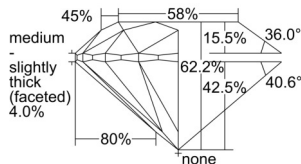

GIA®

FACSIMILE

GIA REPORT 7503591744

Verify this report at GIA.edu

GIA NATURAL DIAMOND DOSSIER®

October 08, 2024
GIA Report Number 7503591744
Shape and Cutting Style ..... Round Brilliant
Measurements ..... 5.37 - 5.39 x 3.35 mm

GRADING RESULTS

Carat Weight ..... 0.60 carat
Color Grade ..... H
Clarity Grade SI2
Cut Grade ..... Excellent

ADDITIONAL GRADING INFORMATION

Polish ..... Excellent
Symmetry ..... Excellent
Fluorescence ..... None
Clarity Characteristics ..... Cloud, Feather
Inscription(s): GIA 7503591744

PROPORTIONS

Profile to actual proportions

GRADING SCALES

GIA COLOR SCALE	GIA CLARITY SCALE	GIA CUT SCALE	
D	FLAWLESS	EXCELLENT	
E	INTERNALLY FLAWLESS		
F		VVS₁	VERY GOOD
G	VVS₂		
H	VS₁	GOOD	
I	VS₂		
J	SI₁	FAIR	
K	SI₂		
L	I₁	POOR	
M	I₂		
N	I₃		
O			
P			
Q			
R			
S			
T			
U			
V			
W			
X			
Y			
Z