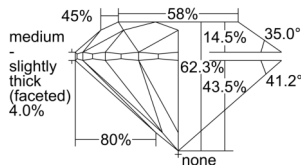

GIA®

FACSIMILE

GIA NATURAL DIAMOND DOSSIER®

October 08, 2024
GIA Report Number 7503592827
Shape and Cutting Style ..... Round Brilliant
Measurements ..... 4.70 - 4.73 x 2.94 mm

GRADING RESULTS

Carat Weight ..... 0.40 carat
Color Grade ..... F
Clarity Grade VS1
Cut Grade ..... Excellent

ADDITIONAL GRADING INFORMATION

Polish ..... Excellent
Symmetry ..... Excellent
Fluorescence ..... None
Clarity Characteristics..... Cloud, Needle, Pinpoint
Inscription(s): GIA 7503592827

GIA REPORT 7503592827

Verify this report at GIA.edu

PROPORTIONS

Profile to actual proportions

GRADING SCALES

GIA COLOR SCALE		GIA CLARITY SCALE		GIA CUT SCALE	
COLORLESS	D	FLAWLESS	VERY VERY SLIGHTLY INCLUDED	EXCELLENT	
	E				
	F	INTERNALLY FLAWLESS			
	G				
	NEAR COLORLESS	H		VVS₁	VERY GOOD
		I		VVS₂	
	FAINT	J		VS₁	GOOD
		K			
		L		VS₂	
		M			
VERY LIGHT	N	SI₁	FAIR		
	O				
	P	SI₂			
	Q				
	LIGHT	R	I₁	POOR	
		S			
T		I₂			
U					
	V	I₃			
	W				
	X				
	Y				
	Z