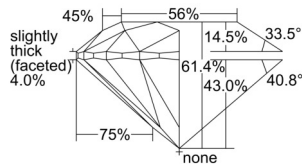

GIA®

FACSIMILE

GIA REPORT

7503593619

Verify this report at GIA.edu

GIA NATURAL DIAMOND DOSSIER®

October 09, 2024
GIA Report Number 7503593619
Shape and Cutting Style ..... Round Brilliant
Measurements ..... 4.95 - 4.97 x 3.05 mm

GRADING RESULTS

Carat Weight ..... 0.46 carat
Color Grade I
Clarity Grade VVS2
Cut Grade ..... Excellent

ADDITIONAL GRADING INFORMATION

Polish ..... Excellent
Symmetry ..... Excellent
Fluorescence ..... None
Clarity Characteristics ..... Pinpoint, Feather
Inscription(s): GIA 7503593619

PROPORTIONS

Profile to actual proportions

GRADING SCALES

GIA COLOR SCALE

COLOREDNESS	D
	E
	F
	G
	H
	I
	J
NEAR COLORLESS	K
	L
FAIN	M
	N
	O
	P
VERY LIGHT	Q
	R
	S
	T
	U
	V
	W
	X
	Y
LIGHT	Z

GIA CLARITY SCALE

FLAWLESS	INTERNAL FLAWLESS	
		EXCELLENT
VERY VERY SLIGHTLY INCLUDED	VVS₁	VERY GOOD
VERY SLIGHTLY INCLUDED	VVS₂	
SLIGHTLY INCLUDED	VS₁	GOOD
	VS₂	
INCLUDED	SI₁	FAIR
	SI₂	
INCLUDED	I₁	POOR
	I₂	
	I₃