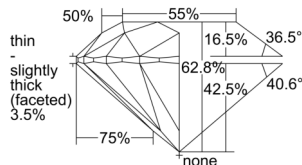

GIA®

FACSIMILE

GIA REPORT

7503593641

Verify this report at GIA.edu

GIA NATURAL DIAMOND DOSSIER®

October 09, 2024
GIA Report Number 7503593641
Shape and Cutting Style ..... Round Brilliant
Measurements ..... 4.67 - 4.69 x 2.94 mm

GRADING RESULTS

Carat Weight ..... 0.40 carat
Color Grade ..... H
Clarity Grade VS2
Cut Grade ..... Excellent

ADDITIONAL GRADING INFORMATION

Polish ..... Excellent
Symmetry ..... Excellent
Fluorescence ..... Faint
Clarity Characteristics..... Indented Natural, Crystal
Inscription(s): GIA 7503593641

PROPORTIONS

GRADING SCALES

GIA COLOR SCALE	GIA CLARITY SCALE	GIA CUT SCALE
D	FLAWLESS	EXCELLENT
E	INTERNALLY FLAWLESS	
F	VVS₁	VERY GOOD
G		
H	VVS₂	GOOD
I	VS₁	
J	VS₂	FAIR
K	SI₁	
L	SI₂	POOR
M	I₁	
N	I₂	
O	I₃	
P		
Q		
R		
S		
T		
U		
V		
W		
X		
Y		
Z